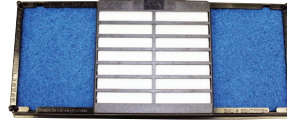

Small Filter System, fits Power Tower & Widescreen Mini Glo

Essco #: **HS-30000061**

Vendor #: **30000061**