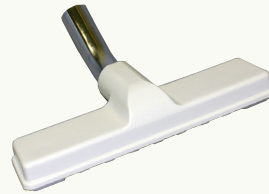

## Rug Tools

**Floor Tool, Rug Tool  
Metal Bottom Plate**

Essco #: **FA-5604-1**

**Floor Tool, 14" x 1 1/4"  
Scalloped for Carpet**

Essco #: **FA-56008**

**Floor Tool, 1 1/4"  
Swivel Neck, Large  
Wheels 12.5"**

Essco #: **FA-55000**

**Floor Tool, Metal Neck,  
Metal Bottom Plate  
White**

Essco #: **FA-5600-1**

Essco Part #

Description

FA-5604-1

**Floor Tool**, Rug Tool Metal Bottom Plate 11"

FA-56008